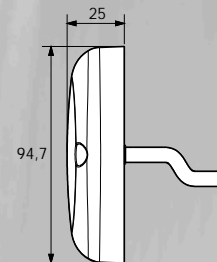

LED Lamp PRO-OVAL

- LED lamp available as:
- LED Stop-Tail-Dir. Indicator Lamp
  Tail light in **light guide technology**
- LED Fog-Reversing Lamp
- LED Front Dir. Indicator-
  Position Lamp
  Front Dir. Indicator category 1a
- very low profile
- Lens is constructed of unbreakable PC
- LED lamp complete waterproof casted
- 12/24 Volt
- 0,5m cable
- LED control gears available
- ECE approved
- ADR approved, IP6K9K